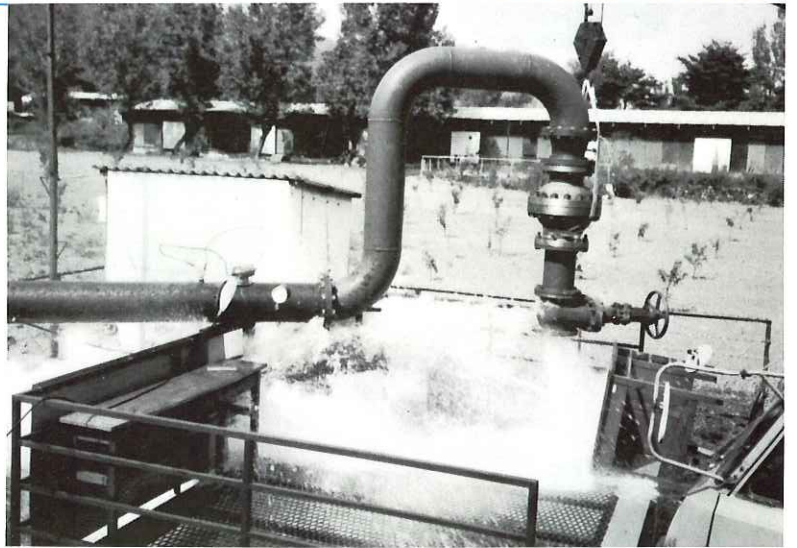

● 气动式传动器

ACTUATOR

CAT. No. ACT-85 for details.

Model CS-4
单动式传动器
Actuator
(Torque 2000~4200 kg·cm)

Model CS-2
单动式传动器
Actuator
(Torque 550~1260 kg·cm)

● 过量排流阀

EXCESS FLOW VALVES

CAT. No. G4-2 for details.

Model EFV-F
法兰盘形
过量排流阀(¼"~14")
Flanged Excess
Flow valve

Model EFV-B
螺旋形
过量排流阀(1"~3")
Screwed Excess
Flow valve

Model EFV-A
螺旋形
过量排流阀(1"~3")
Screwed Excess
Flow valve

Model EFV-F
法兰盘形
过量排流阀(½"~3")
Flanged Excess
Flow valve